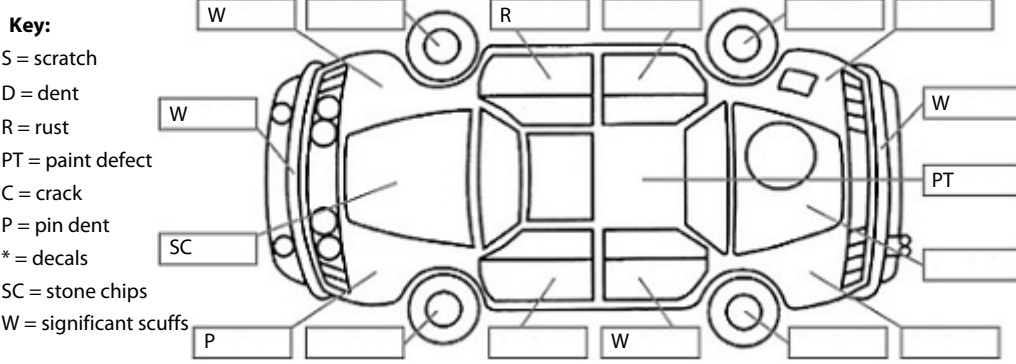

Body Inspection Comments

Rust repair on roof

Note: some defects & blemishes may not be displayed in the diagram

Conditions During Body Inspection: Dry

Under Carriage & Under Bonnet Inspection Comments

Front and rear rotors have lips.
Heavy grease build up on front suspension components
Heavy oil leak on engine