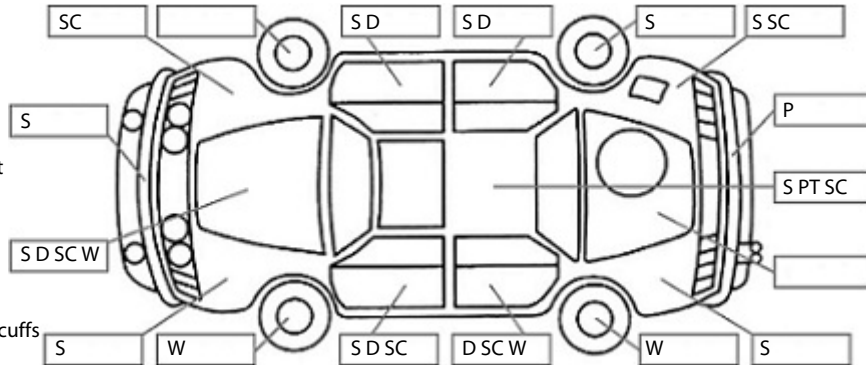

<b>Make:</b> Nissan	<b>Model:</b> Dualis	<b>Body Style:</b> Wagon
<b>Year:</b> 2007	<b>Registration:</b> LYE332	<b>Reg Expiry:</b> 10 Jan 2025
<b>WoF Expiry:</b> 03 Feb 2025	<b>Odometer:</b> 96,235 Kms	<b>Good No:</b> 26181997
<b>VIN:</b> 7AT0DH7HX18075311	<b>Next Service:</b> 98,000 kms	<b>Service History:</b> No

**Key:**

- S = scratch
- D = dent
- R = rust
- PT = paint defect
- C = crack
- P = pin dent
- \* = decals
- SC = stone chips
- W = significant scuffs

**Body Inspection Comments**

Note: some defects & blemishes may not be displayed in the diagram