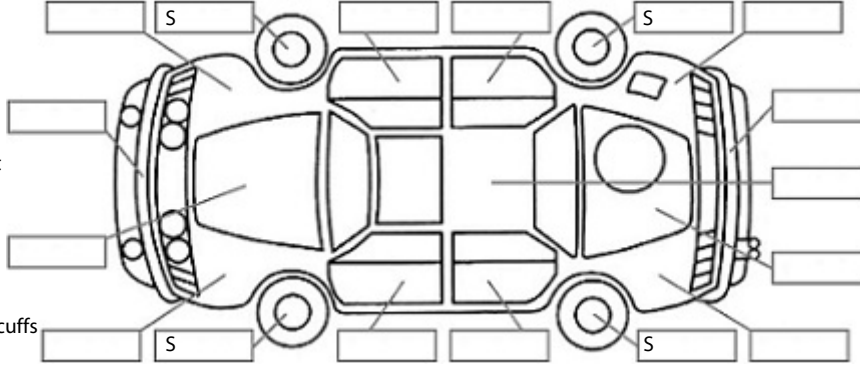

Make: Mercedes-Benz	Model: C200	Body Style: Sedan
Year: 2010	Registration: LSG859	Reg Expiry: 12 Aug 2024
WoF Expiry: 28 Oct 2024	Odometer: 143,488 Kms	Good No: 26181442
VIN: WDD2042482F497298	Next Service: 153492	Service History:

Key:

- S = scratch
- D = dent
- R = rust
- PT = paint defect
- C = crack
- P = pin dent
- * = decals
- SC = stone chips
- W = significant scuffs

Body Inspection Comments

Note: some defects & blemishes may not be displayed in the diagram