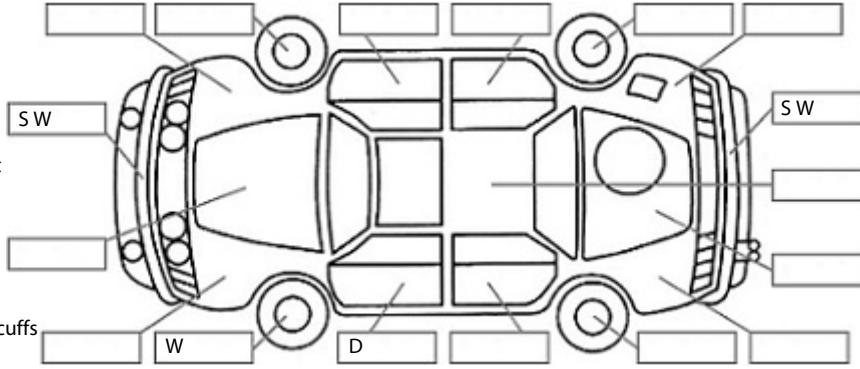

Key:

- S = scratch
- D = dent
- R = rust
- PT = paint defect
- C = crack
- P = pin dent
- * = decals
- SC = stone chips
- W = significant scuffs

Body Inspection Comments

Water in spare wheel well

Note: some defects & blemishes may not be displayed in the diagram

Conditions During Body Inspection: Wet

Under Carriage & Under Bonnet Inspection Comments

Right rear tyre side wall cracks
Significant engine oil leaks

Interior Comments

Seats	Average
Carpets	Average
Panels	Average
Dashboard	Average