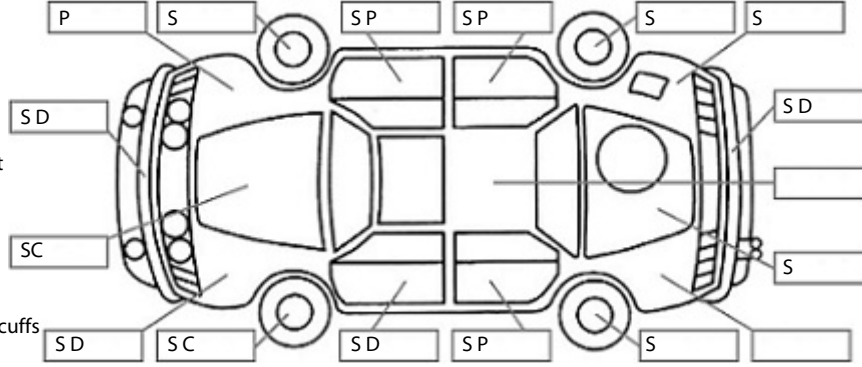

Key:

- S = scratch
- D = dent
- R = rust
- PT = paint defect
- C = crack
- P = pin dent
- * = decals
- SC = stone chips
- W = significant scuffs

Body Inspection Comments

Minor windscreen chip in CVA.

Note: some defects & blemishes may not be displayed in the diagram

Conditions During Body Inspection: Dry

Under Carriage & Under Bonnet Inspection Comments

Dent in left and right sill. Oil weep.

Interior Comments

Seats	Average
Carpets	Average
Panels	Average
Dashboard	Average