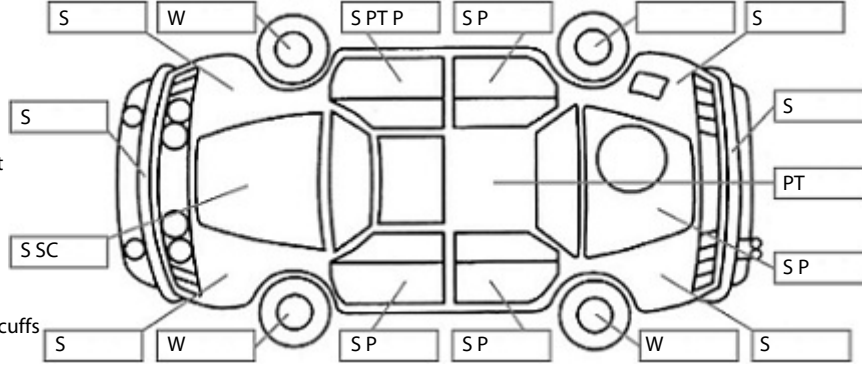

Key:

- S = scratch
- D = dent
- R = rust
- PT = paint defect
- C = crack
- P = pin dent
- * = decals
- SC = stone chips
- W = significant scuffs

Body Inspection Comments

Wiper arms rusty
B pillar on drivers side rust
Underbody oxidation