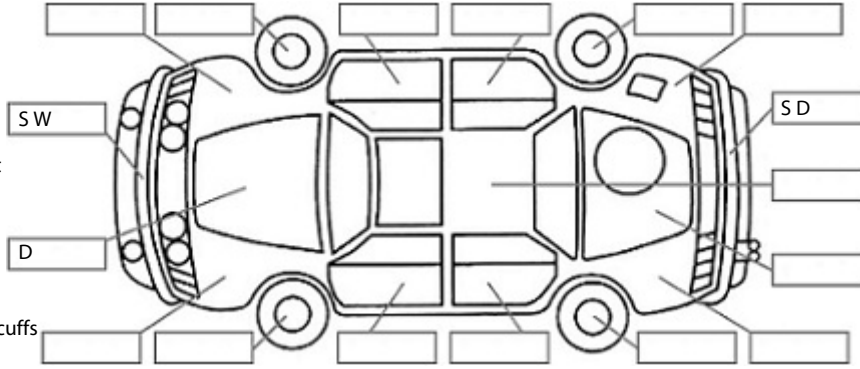

Key:

- S = scratch
- D = dent
- R = rust
- PT = paint defect
- C = crack
- P = pin dent
- * = decals
- SC = stone chips
- W = significant scuffs

Body Inspection Comments

Note: some defects & blemishes may not be displayed in the diagram

Frontal damage, upper and lower radiator support area

Conditions During Body Inspection: Dry

Under Carriage & Under Bonnet Inspection Comments

engine oil leaks
Front lower arm bushes worn

Interior Comments