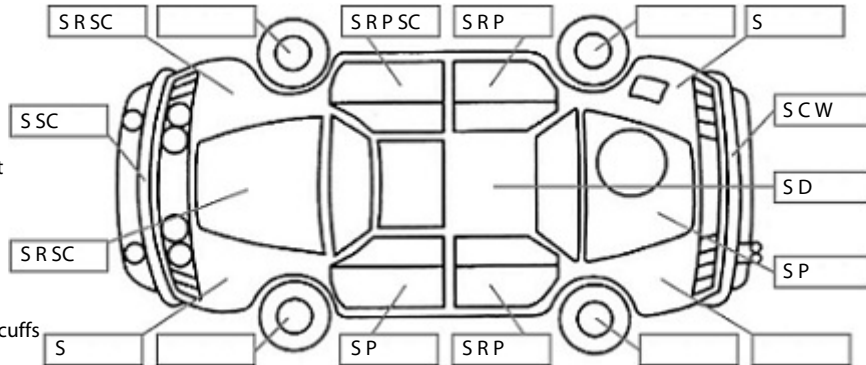

<b>Make:</b> Suzuki	<b>Model:</b> Escudo	<b>Body Style:</b> Wagon
<b>Year:</b> 2008	<b>Registration:</b> HQT859	<b>Reg Expiry:</b> 29 Jan 2025
<b>WoF Expiry:</b> 05 Apr 2025	<b>Odometer:</b> 143,460 Kms	<b>Good No:</b> 26179968
<b>VIN:</b> 7AT0GK4MX14100681	<b>Next Service:</b> 153500	<b>Service History:</b> No

**Key:**

- S = scratch
- D = dent
- R = rust
- PT = paint defect
- C = crack
- P = pin dent
- \* = decals
- SC = stone chips
- W = significant scuffs

**Body Inspection Comments**

Left Mirror Repeater Cracked

**General Comments**

Direction Toggles - Missing from Centre Vents  
Interior Boot Panel Cracked

<b>Road Conditions During Test Drive:</b>	Dry
---	-----

<b>Engine Timing Mechanism:</b>	Timing Chain
<b>Evidence of Cam Belt Replacement:</b>	Not Applicable      Kms: