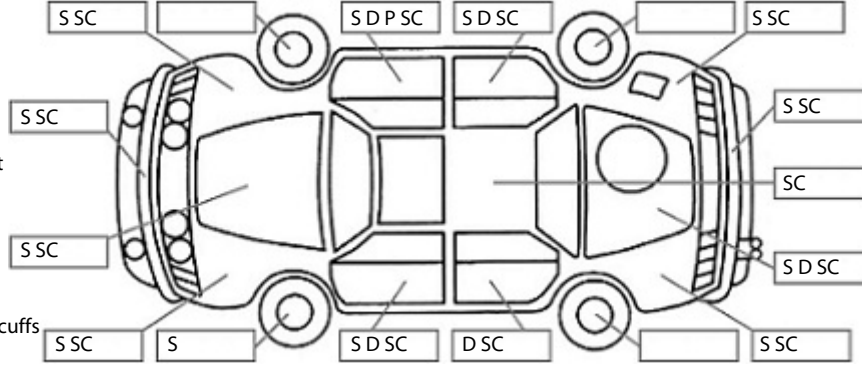

**Key:**

- S = scratch
- D = dent
- R = rust
- PT = paint defect
- C = crack
- P = pin dent
- \* = decals
- SC = stone chips
- W = significant scuffs

**Body Inspection Comments**

Moisture in RH fog light and LH park light.  
One rear parking sensor missing.

Note: some defects & blemishes may not be displayed in the diagram

Conditions During Body Inspection: Wet

**Under Carriage & Under Bonnet Inspection Comments**

Engine oil leak.

**Interior Comments**

Seats	Good
Carpets	Average
Panels	Good
Dashboard	Good