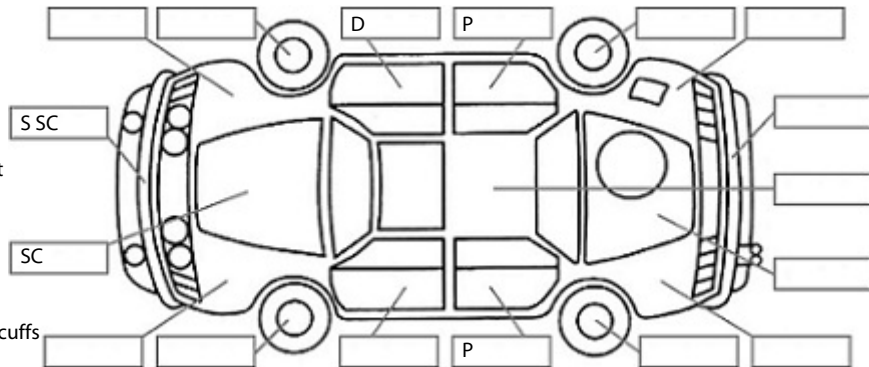

<b>Make:</b> KIA	<b>Model:</b> Seltos	<b>Body Style:</b> SUV
<b>Year:</b> 2020	<b>Registration:</b> NBB63	<b>Reg Expiry:</b> 27 Sep 2024
<b>WoF Expiry:</b> 07 Aug 2025	<b>Odometer:</b> 91,152 Kms	<b>Good No:</b> 26178337
<b>VIN:</b> KNAEP81ATM7132094	<b>Next Service:</b> 94,000 km	<b>Service History:</b> Yes

**Key:**

- S = scratch
- D = dent
- R = rust
- PT = paint defect
- C = crack
- P = pin dent
- \* = decals
- SC = stone chips
- W = significant scuffs

**Body Inspection Comments**

Note: some defects &amp; blemishes may not be displayed in the diagram

R/H inner wheel arch minor dents/scratches.

Conditions During Body Inspection: Wet

**Under Carriage & Under Bonnet Inspection Comments**

FWD.

**Interior Comments**

Seats	Good
Carpets	Good
Panels	Good
Dashboard	Good