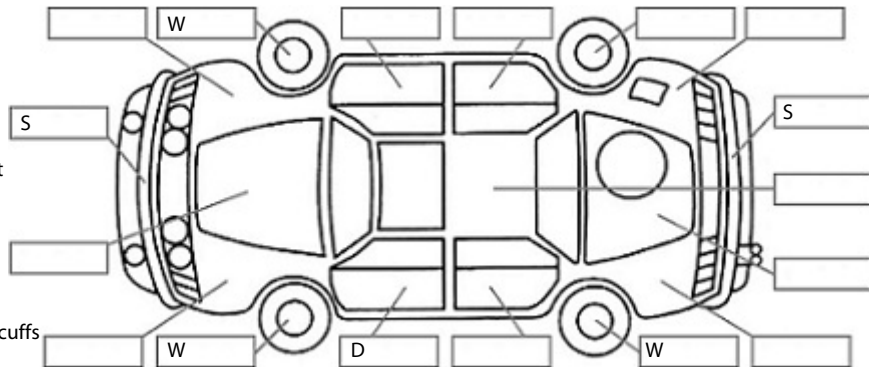

<b>Make:</b> Honda	<b>Model:</b> FIT	<b>Body Style:</b> Hatchback
<b>Year:</b> 2014	<b>Registration:</b> PQP640	<b>Reg Expiry:</b> 13 Jun 2025
<b>WoF Expiry:</b> 24 Jun 2024	<b>Odometer:</b> 105,284 Kms	<b>Good No:</b> 26178022
<b>VIN:</b> 7AT08G2YX22035202	<b>Next Service:</b> 109,000	<b>Service History:</b> No

**Key:**

- S = scratch
- D = dent
- R = rust
- PT = paint defect
- C = crack
- P = pin dent
- \* = decals
- SC = stone chips
- W = significant scuffs

Body Inspection Comments

Note: some defects &amp; blemishes may not be displayed in the diagram