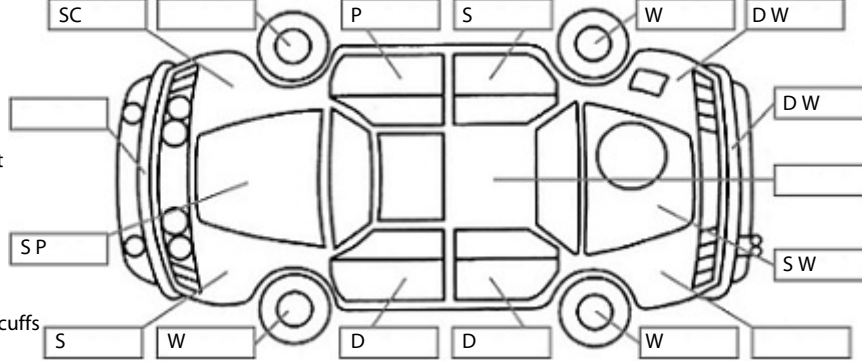

<b>Make:</b> Land Rover	<b>Model:</b> Range Rover Sport	<b>Body Style:</b> SUV
<b>Year:</b> 2017	<b>Registration:</b> LBS881	<b>Reg Expiry:</b> 07 Dec 2024
<b>WoF Expiry:</b> 12 Aug 2024	<b>Odometer:</b> 108,475 Kms	<b>Good No:</b> 26177765
<b>VIN:</b> SALWA2EK9HA17341!	<b>Next Service:</b> 125,927 km	<b>Service History:</b> Yes

**Key:**

- S = scratch
- D = dent
- R = rust
- PT = paint defect
- C = crack
- P = pin dent
- \* = decals
- SC = stone chips
- W = significant scuffs

**Body Inspection Comments**

Note: some defects & blemishes may not be displayed in the diagram

L/R tail light leaking. R/Rtail light leaking.  
Front bumper refit. L/R&R/R door seal torn.  
R/H quarter panel refit.

**Conditions During Body Inspection:**

**Under Carriage & Under Bonnet Inspection Comments**