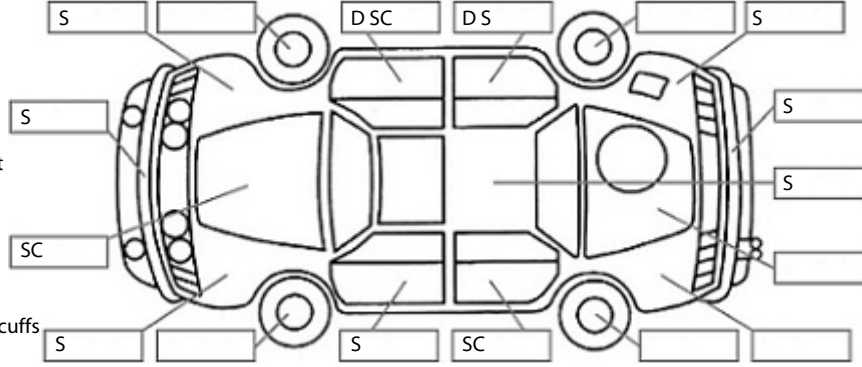

Key:

- S = scratch
- D = dent
- R = rust
- PT = paint defect
- C = crack
- P = pin dent
- * = decals
- SC = stone chips
- W = significant scuffs

Body Inspection Comments

Jack equipment incomplete

Note: some defects & blemishes may not be displayed in the diagram

Engine Timing Mechanism: Timing Chain
Evidence of Cam Belt Replacement: Not Applicable Kms:

	Pass	Fail	N/A
Engine			
Oil level	✓		
Smoke & fumes	✓		
Performance	✓		
Noise	✓		
Cooling System			
Coolant condition	✓		
Performance	✓		
Radiator / Hoses (visual)	✓		
Transmission			
Operation	✓		
Noise	✓		
Clutch			✓
CV joints	✓		
Wheel bearings	✓		
Brakes			
Performance	✓		
Hand Brake	✓		
Tyres (lowest observed tread depth of tyres)			
Left front	2.0	mm	
Right front	2.0	mm	
Left rear	3.0	mm	
Right rear	2.0	mm	
Spare	Yes		
Suspension			
Suspension performance	✓		
Steering performance	✓		
Shock absorbers	✓		
Air Conditioning / Heater			
Operation	✓		
Electrical / Accessories			
Head lights	✓		
Tail lights	✓		
Indicators	✓		
Dashboard warning lights	✓		
Wipers (front & rear)	✓		
Window winder FL	✓		
Window winder FR	✓		
Window winder RL	✓		
Window winder RR	✓		
Rear view mirrors	✓		
Radio (basic test only)	✓		
CD (basic test only)	✓		
Number of keys	1		
Central locking	✓		
Remote locking	✓		
Sat. Nav. (basic test only)			✓
Reversing camera	✓		