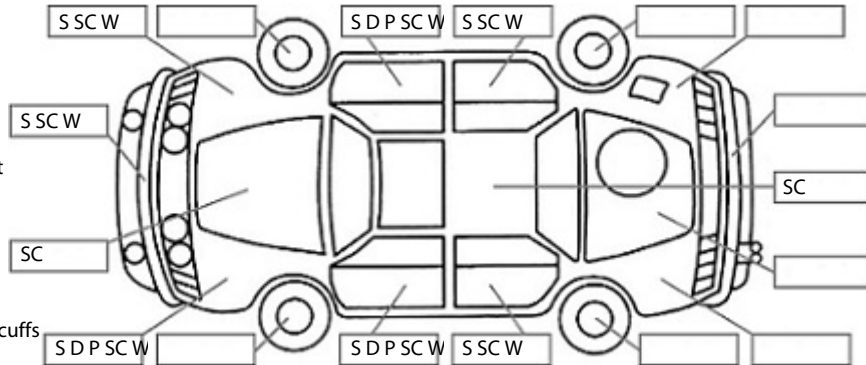

Make: Mazda	Model: Bt-50	Body Style: Utility
Year: 2016	Registration: KDA42	Reg Expiry: 10 Oct 2024
WoF Expiry: 22 Jul 2025	Odometer: 234,753 Kms	Good No: 26175958
VIN: MM0UR0YG10062062	Next Service: 238,800	Service History: No

Key:

- S = scratch
- D = dent
- R = rust
- PT = paint defect
- C = crack
- P = pin dent
- * = decals
- SC = stone chips
- W = significant scuffs

Note: some defects & blemishes may not be displayed in the diagram

Body Inspection Comments

- Front bumper dislodged
- Structural dent in LH sill
- Aftermarket flat deck fitted

Conditions During Body Inspection: Dry

Under Carriage & Under Bonnet Inspection Comments

- 4wd
- Rear main seal leaking