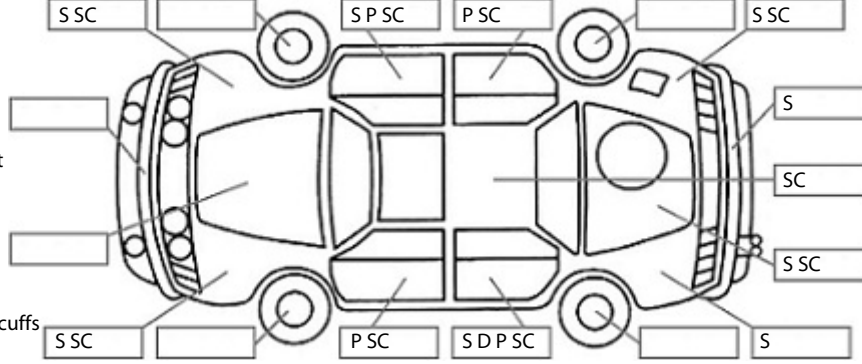

Key:

- S = scratch
- D = dent
- R = rust
- PT = paint defect
- C = crack
- P = pin dent
- * = decals
- SC = stone chips
- W = significant scuffs

Body Inspection Comments

Note: some defects & blemishes may not be displayed in the diagram

Conditions During Body Inspection: Dry

Under Carriage & Under Bonnet Inspection Comments

Interior Comments

Seats	Average
Carpets	Good
Panels	Average, drivers arm rest ripped.
Dashboard	Good

General Comments