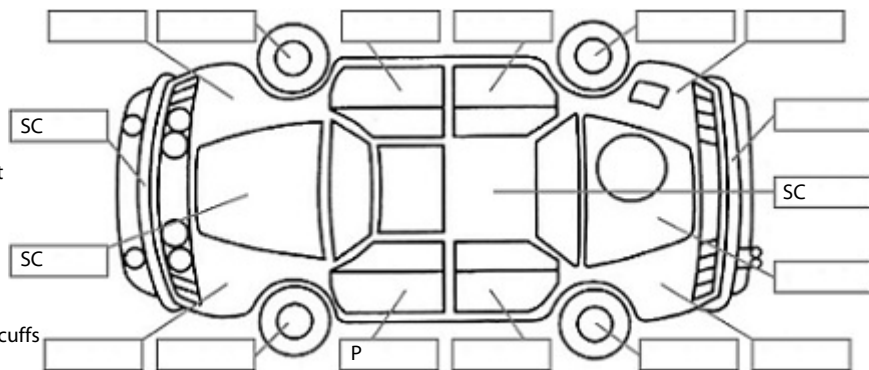

Key:

- S = scratch
- D = dent
- R = rust
- PT = paint defect
- C = crack
- P = pin dent
- * = decals
- SC = stone chips
- W = significant scuffs

Body Inspection Comments

Note: some defects & blemishes may not be displayed in the diagram

Engine Timing Mechanism: Timing Chain
 Evidence of Cam Belt Replacement: Not Applicable Kms:

	Pass	Fail	N/A
Engine			
Oil level	✓		
Smoke & fumes	✓		
Performance	✓		
Noise	✓		
Cooling System			
Coolant condition	✓		
Performance	✓		
Radiator / Hoses (visual)	✓		
Transmission			
Operation	✓		
Noise	✓		
Clutch			✓
CV joints	✓		
Wheel bearings	✓		
Brakes			
Performance	✓		
Hand Brake	✓		
Tyres (lowest observed tread depth of tyres)			
Left front	7.5	mm	
Right front	4.0	mm	
Left rear	3.5	mm	
Right rear	4.0	mm	
Spare	Yes		
Suspension			
Suspension performance	✓		
Steering performance	✓		
Shock absorbers	✓		
Air Conditioning / Heater			
Operation	✓		
Electrical / Accessories			
Head lights	✓		
Tail lights	✓		
Indicators	✓		
Dashboard warning lights	✓		
Wipers (front & rear)	✓		
Window winder FL	✓		
Window winder FR	✓		
Window winder RL	✓		
Window winder RR	✓		
Rear view mirrors	✓		
Radio (basic test only)	✓		
CD (basic test only)	✓		
Number of keys	2		
Central locking	✓		
Remote locking	✓		
Sat. Nav. (basic test only)			✓
Reversing camera			✓