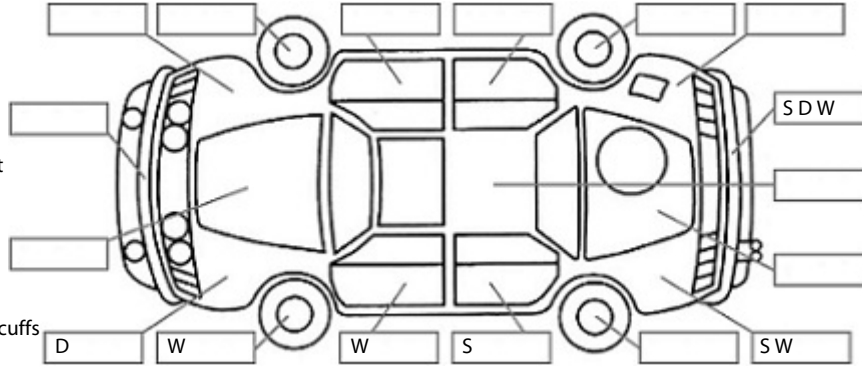

Key:

- S = scratch
- D = dent
- R = rust
- PT = paint defect
- C = crack
- P = pin dent
- * = decals
- SC = stone chips
- W = significant scuffs

Body Inspection Comments

Note: some defects & blemishes may not be displayed in the diagram