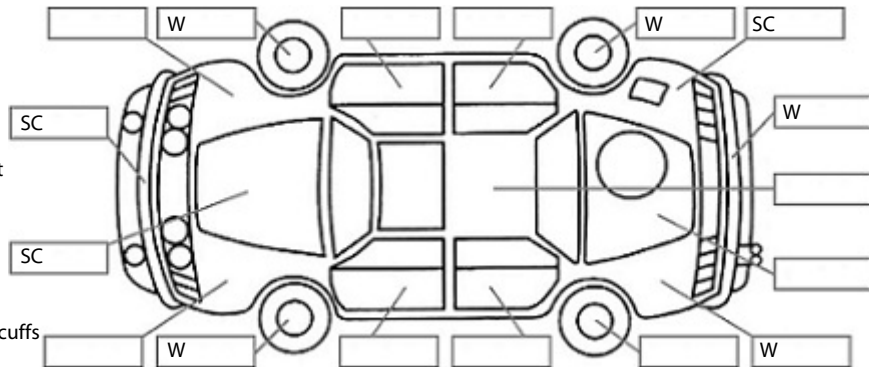

**Key:**

- S = scratch
- D = dent
- R = rust
- PT = paint defect
- C = crack
- P = pin dent
- \* = decals
- SC = stone chips
- W = significant scuffs

Body Inspection Comments

Note: some defects &amp; blemishes may not be displayed in the diagram

 Engine Timing Mechanism: Timing Chain  
 Evidence of Cam Belt Replacement: Not Applicable Kms:

	Pass	Fail	N/A
<b>Engine</b>			
Oil level	✓		
Smoke & fumes	✓		
Performance	✓		
Noise	✓		
<b>Cooling System</b>			
Coolant condition	✓		
Performance	✓		
Radiator / Hoses (visual)	✓		
<b>Transmission</b>			
Operation	✓		
Noise	✓		
Clutch			✓
CV joints	✓		
Wheel bearings	✓		
<b>Brakes</b>			
Performance	✓		
Hand Brake	✓		
<b>Tyres</b> (lowest observed tread depth of tyres)			
Left front	7.0	mm	
Right front	7.0	mm	
Left rear	6.0	mm	
Right rear	3.0	mm	
Spare	Yes		
<b>Suspension</b>			
Suspension performance	✓		
Steering performance	✓		
Shock absorbers	✓		
<b>Air Conditioning / Heater</b>			
Operation	✓		
<b>Electrical / Accessories</b>			
Head lights	✓		
Tail lights	✓		
Indicators	✓		
Dashboard warning lights	✓		
Wipers (front & rear)	✓		
Window winder FL	✓		
Window winder FR	✓		
Window winder RL	✓		
Window winder RR	✓		
Rear view mirrors	✓		
Radio (basic test only)	✓		
CD (basic test only)			✓
Number of keys	1		
Central locking	✓		
Remote locking	✓		
Sat. Nav. (basic test only)			✓
Reversing camera			✓