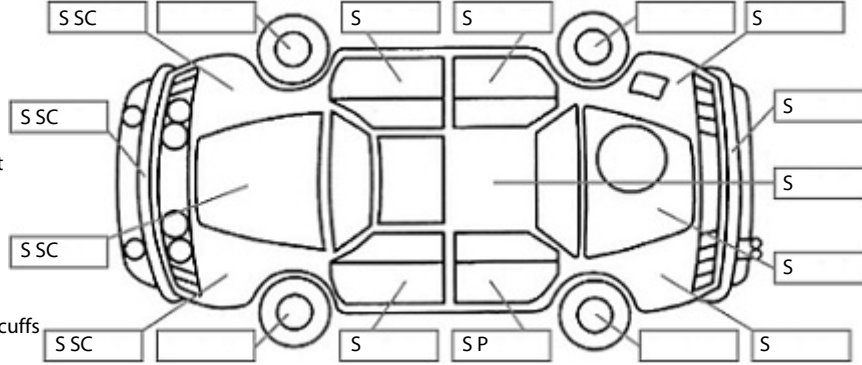

<b>Make:</b> Toyota	<b>Model:</b> Rav4	<b>Body Style:</b> SUV
<b>Year:</b> 2021	<b>Registration:</b> NLU266	<b>Reg Expiry:</b> 17 Aug 2024
<b>WoF Expiry:</b> 09 May 2025	<b>Odometer:</b> 73,037 Kms	<b>Good No:</b> 26174325
<b>VIN:</b> JTMBW3FV20D10825	<b>Next Service:</b> 85,000	<b>Service History:</b> No

**Key:**

- S = scratch
- D = dent
- R = rust
- PT = paint defect
- C = crack
- P = pin dent
- \* = decals
- SC = stone chips
- W = significant scuffs

Note: some defects & blemishes may not be displayed in the diagram