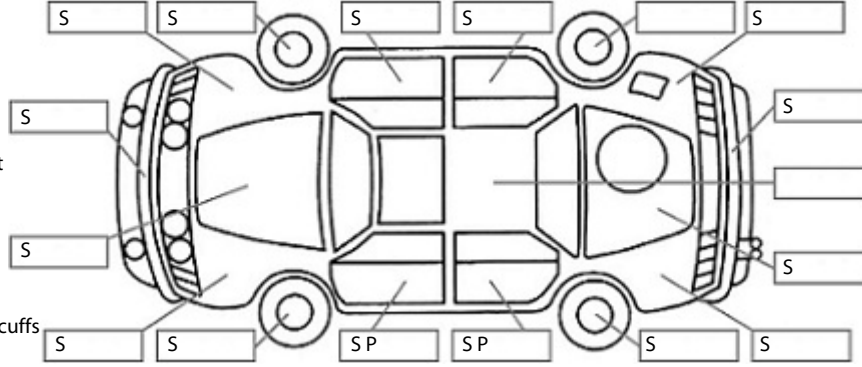

Key:

- S = scratch
- D = dent
- R = rust
- PT = paint defect
- C = crack
- P = pin dent
- * = decals
- SC = stone chips
- W = significant scuffs

Note: some defects & blemishes may not be displayed in the diagram