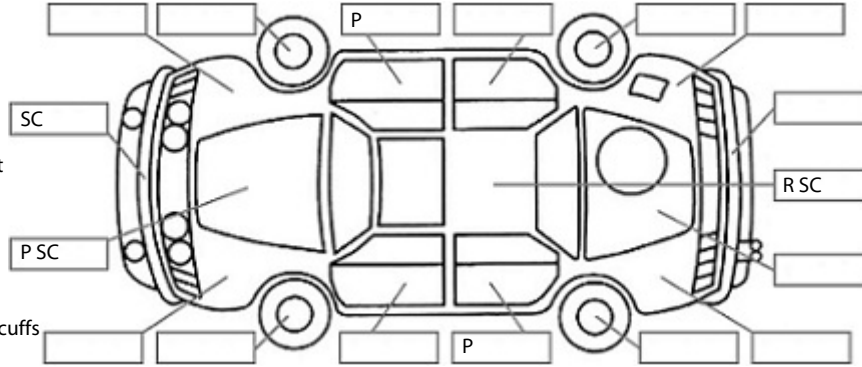

**Key:**

- S = scratch
- D = dent
- R = rust
- PT = paint defect
- C = crack
- P = pin dent
- \* = decals
- SC = stone chips
- W = significant scuffs

Body Inspection Comments

Note: some defects & blemishes may not be displayed in the diagram

Engine Timing Mechanism: Timing Chain  
Evidence of Cam Belt Replacement: Not Applicable Kms:

	Pass	Fail	N/A
<b>Engine</b>			
Oil level	✓		
Smoke & fumes	✓		
Performance	✓		
Noise	✓		
<b>Cooling System</b>			
Coolant condition	✓		
Performance	✓		
Radiator / Hoses (visual)	✓		
<b>Transmission</b>			
Operation	✓		
Noise	✓		
Clutch			✓
CV joints	✓		
Wheel bearings	✓		
<b>Brakes</b>			
Performance	✓		
Hand Brake	✓		
<b>Tyres</b> (lowest observed tread depth of tyres)			
Left front	6.0	mm	
Right front	7.0	mm	
Left rear	7.0	mm	
Right rear	7.0	mm	
Spare	Yes		
<b>Suspension</b>			
Suspension performance	✓		
Steering performance	✓		
Shock absorbers	✓		
<b>Air Conditioning / Heater</b>			
Operation	✓		
<b>Electrical / Accessories</b>			
Head lights	✓		
Tail lights	✓		
Indicators	✓		
Dashboard warning lights	✓		
Wipers (front & rear)	✓		
Window winder FL	✓		
Window winder FR	✓		
Window winder RL	✓		
Window winder RR	✓		
Rear view mirrors	✓		
Radio (basic test only)	✓		
CD (basic test only)	✓		
Number of keys	2		
Central locking	✓		
Remote locking	✓		
Sat. Nav. (basic test only)			✓
Reversing camera	✓		