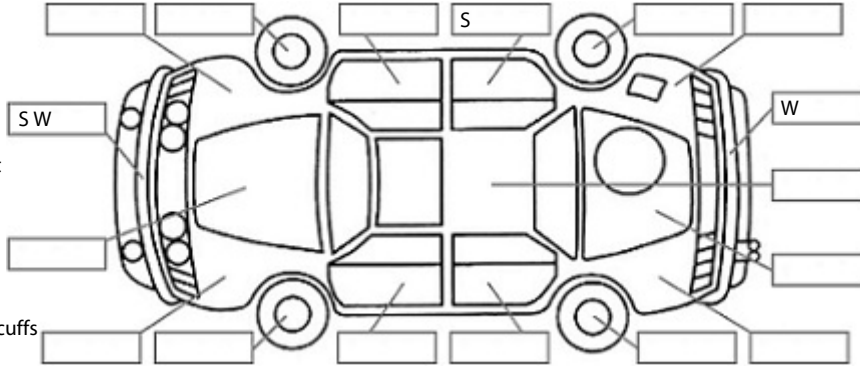

Key:

- S = scratch
- D = dent
- R = rust
- PT = paint defect
- C = crack
- P = pin dent
- * = decals
- SC = stone chips
- W = significant scuffs

Body Inspection Comments

Note: some defects & blemishes may not be displayed in the diagram

Conditions During Body Inspection: Dry

Under Carriage & Under Bonnet Inspection Comments

Significant engine oil leaks
Inner front cv boots split
Lower control arm bushes worn

Interior Comments

Seats	Average
Carpets	Average
Panels	Average
Dashboard	sticky, cracked