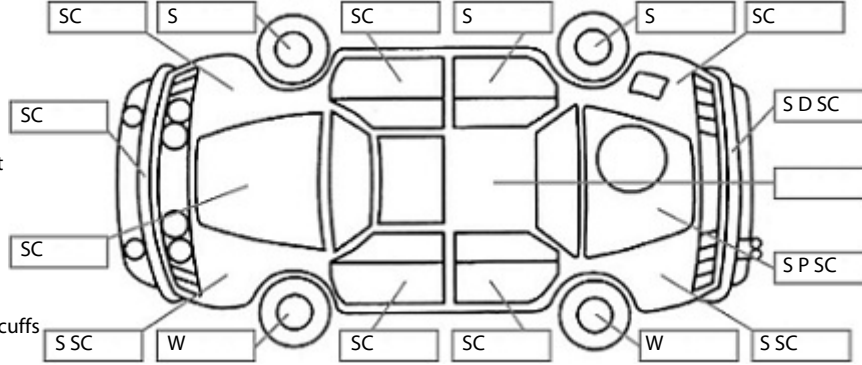

Key:

- S = scratch
- D = dent
- R = rust
- PT = paint defect
- C = crack
- P = pin dent
- * = decals
- SC = stone chips
- W = significant scuffs

Body Inspection Comments

Note: some defects & blemishes may not be displayed in the diagram