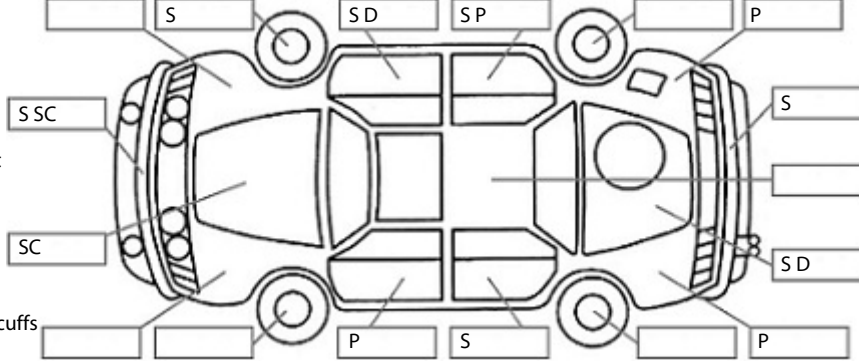

Make: Hyundai	Model: Tucson	Body Style: SUV
Year: 2009	Registration: EWL544	Reg Expiry: 14 Oct 2024
WoF Expiry: 25 Jul 2025	Odometer: 163,193 Kms	Good No: 26168935
VIN: KMHJN81VR9U06167	Next Service: 173,000kms	Service History: No

Key:

- S = scratch
- D = dent
- R = rust
- PT = paint defect
- C = crack
- P = pin dent
- * = decals
- SC = stone chips
- W = significant scuffs

Body Inspection Comments

Note: some defects & blemishes may not be displayed in the diagram