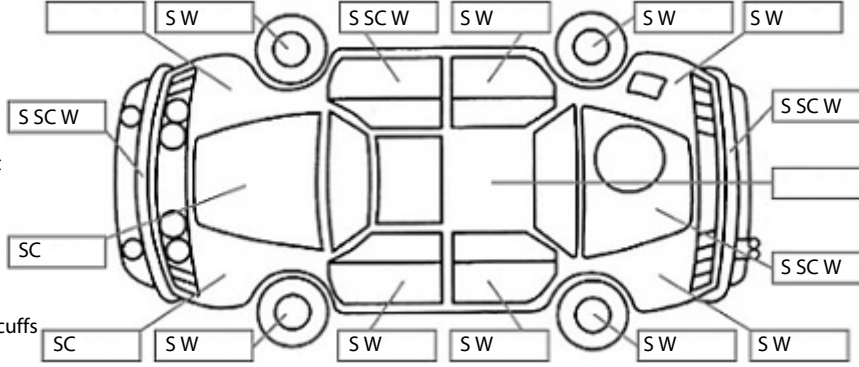

**Key:**

- S = scratch
- D = dent
- R = rust
- PT = paint defect
- C = crack
- P = pin dent
- \* = decals
- SC = stone chips
- W = significant scuffs

**Body Inspection Comments**

Water in LH wing mirror indicator,