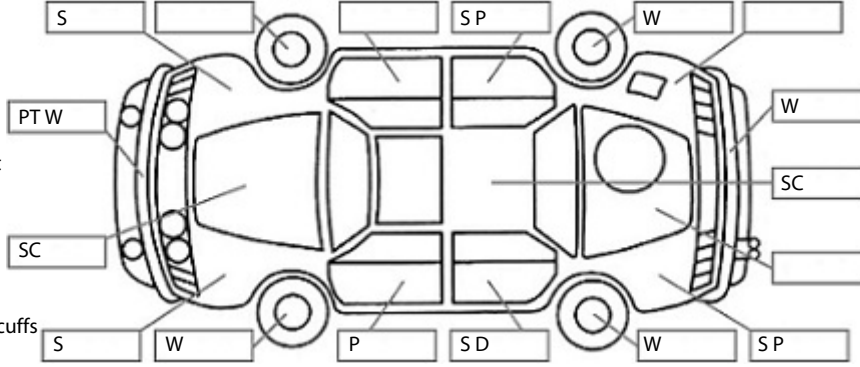

**Key:**

- S = scratch
- D = dent
- R = rust
- PT = paint defect
- C = crack
- P = pin dent
- \* = decals
- SC = stone chips
- W = significant scuffs

**Body Inspection Comments**

Right fog light glass is cracked.  
Spare tyre is flat and rim is rusty.