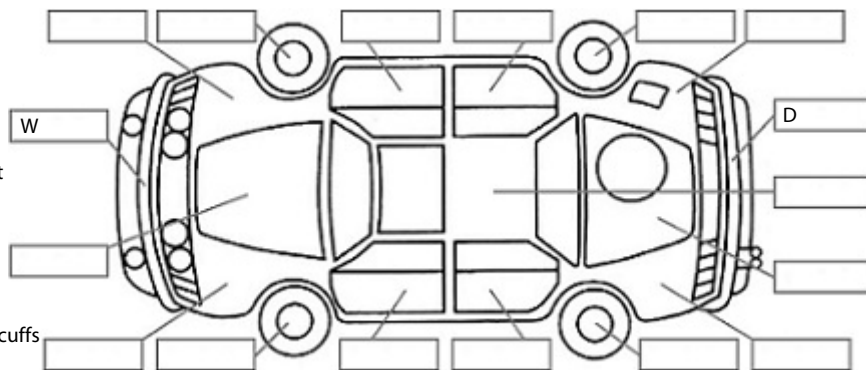

Key:

- S = scratch
- D = dent
- R = rust
- PT = paint defect
- C = crack
- P = pin dent
- * = decals
- SC = stone chips
- W = significant scuffs

Body Inspection Comments

Note: some defects & blemishes may not be displayed in the diagram

Front panel under bumper has minor dent and paint crack.

Conditions During Body Inspection: Dry

Under Carriage & Under Bonnet Inspection Comments

Minor weeping as keeping age and milage.

Interior Comments