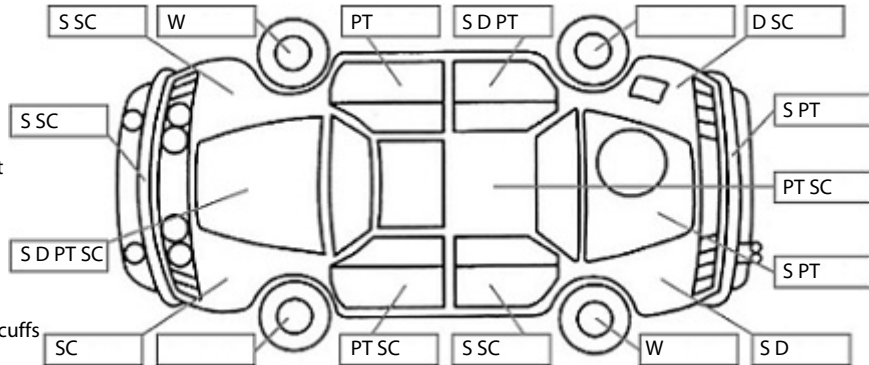

Key:

- S = scratch
- D = dent
- R = rust
- PT = paint defect
- C = crack
- P = pin dent
- * = decals
- SC = stone chips
- W = significant scuffs

Body Inspection Comments

Note: some defects & blemishes may not be displayed in the diagram