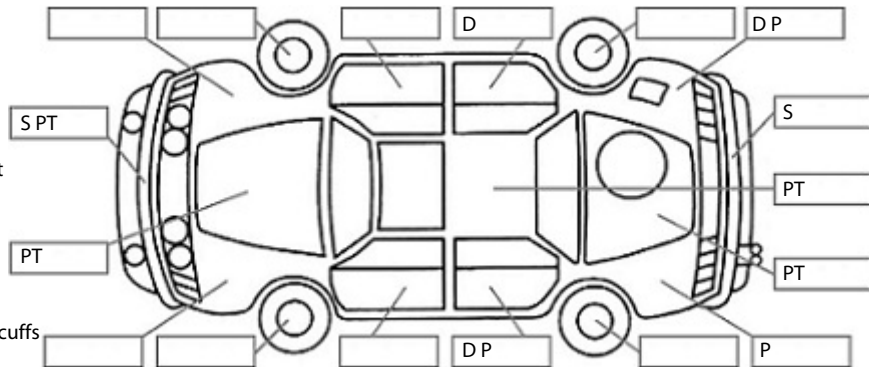

Key:

- S = scratch
- D = dent
- R = rust
- PT = paint defect
- C = crack
- P = pin dent
- * = decals
- SC = stone chips
- W = significant scuffs

Body Inspection Comments

Paint damaged and faded.
Driver seat back handle loose.

General Comments

A/C cold: 18c, hot: 48c, AMB: 14c.
Brakes feel spongy.
Right taillight lens crack.
Right Rear seat belt cover missing.

Road Conditions During Test Drive: Wet

Engine Timing Mechanism: Timing Chain
Evidence of Cam Belt Replacement: Not Applicable Kms: