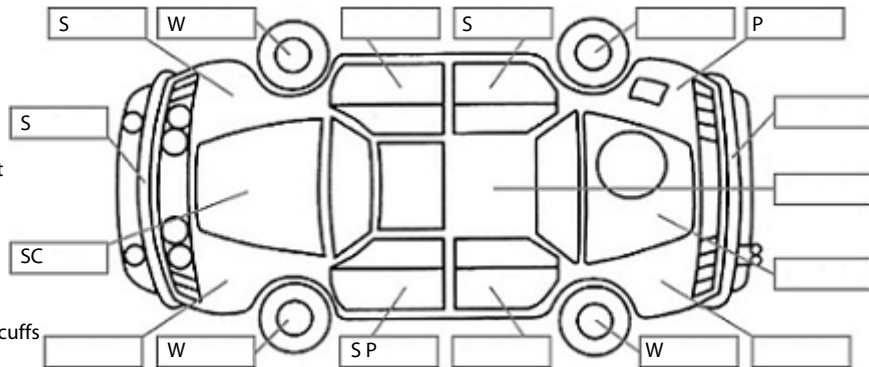

Make: Honda	Model: Accord	Body Style: Wagon
Year: 2004	Registration: KSD405	Reg Expiry: 10 Jan 2025
WoF Expiry: 29 Jul 2025	Odometer: 160,272 Kms	Good No: 26165344
VIN: 7AT08G13X17050225	Next Service: 157785	Service History: No

Key:

- S = scratch
- D = dent
- R = rust
- PT = paint defect
- C = crack
- P = pin dent
- * = decals
- SC = stone chips
- W = significant scuffs

Body Inspection Comments

Tailgate struts weak

Note: some defects & blemishes may not be displayed in the diagram

 Engine Timing Mechanism: Timing Chain
 Evidence of Cam Belt Replacement: Not Applicable Kms:

	Pass	Fail	N/A
Engine			
Oil level	✓		
Smoke & fumes	✓		
Performance	✓		
Noise	✓		
Cooling System			
Coolant condition	✓		
Performance	✓		
Radiator / Hoses (visual)	✓		
Transmission			
Operation	✓		
Noise	✓		
Clutch			✓
CV joints	✓		
Wheel bearings	✓		
Brakes			
Performance	✓		
Hand Brake	✓		
Tyres (lowest observed tread depth of tyres)			
Left front	6.0	mm	
Right front	6.0	mm	
Left rear	7	mm	
Right rear	7	mm	
Spare	Yes		
Suspension			
Suspension performance	✓		
Steering performance	✓		
Shock absorbers	✓		
Air Conditioning / Heater			
Operation	✓		
Electrical / Accessories			
Head lights	✓		
Tail lights	✓		
Indicators	✓		
Dashboard warning lights	✓		
Wipers (front & rear)	✓		
Window winder FL	✓		
Window winder FR	✓		
Window winder RL	✓		
Window winder RR	✓		
Rear view mirrors	✓		
Radio (basic test only)	✓		
CD (basic test only)	✓		
Number of keys	2		
Central locking	✓		
Remote locking	✓		
Sat. Nav. (basic test only)			✓
Reversing camera			✓