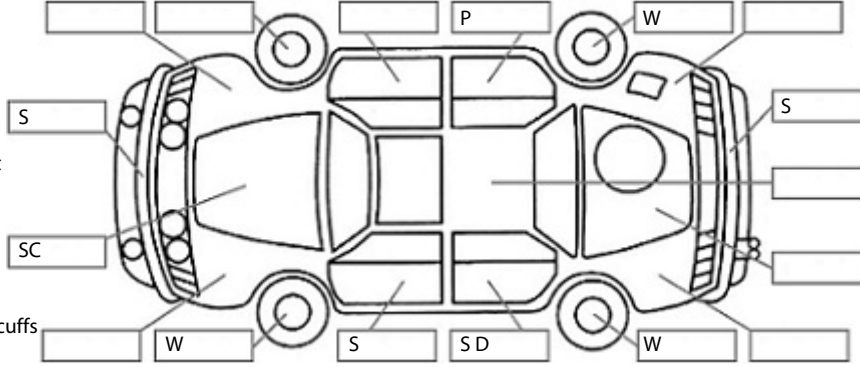

**Key:**

- S = scratch
- D = dent
- R = rust
- PT = paint defect
- C = crack
- P = pin dent
- \* = decals
- SC = stone chips
- W = significant scuffs

Body Inspection Comments

Note: some defects & blemishes may not be displayed in the diagram

Road Conditions During Test Drive: Dry

Engine Timing Mechanism: Timing Chain  
Evidence of Cam Belt Replacement: Not Applicable Kms:

	Pass	Fail	N/A
<b>Engine</b>			
Oil level	✓		
Smoke & fumes	✓		
Performance	✓		
Noise	✓		
<b>Cooling System</b>			
Coolant condition	✓		
Performance	✓		
Radiator / Hoses (visual)	✓		
<b>Transmission</b>			
Operation	✓		
Noise	✓		
Clutch			✓
CV joints	✓		
Wheel bearings	✓		
<b>Brakes</b>			
Performance	✓		
Hand Brake	✓		
<b>Tyres</b> (lowest observed tread depth of tyres)			
Left front	5	mm	
Right front	5	mm	
Left rear	6	mm	
Right rear	6	mm	
Spare			Yes
<b>Suspension</b>			
Suspension performance	✓		
Steering performance	✓		
Shock absorbers	✓		
<b>Air Conditioning / Heater</b>			
Operation	✓		
<b>Electrical / Accessories</b>			
Head lights	✓		
Tail lights	✓		
Indicators	✓		
Dashboard warning lights		✓	
Wipers (front & rear)	✓		
Window winder FL	✓		
Window winder FR	✓		
Window winder RL	✓		
Window winder RR	✓		
Rear view mirrors	✓		
Radio (basic test only)	✓		
CD (basic test only)			✓
Number of keys	1		
Central locking	✓		
Remote locking	✓		
Sat. Nav. (basic test only)			✓
Reversing camera	✓		