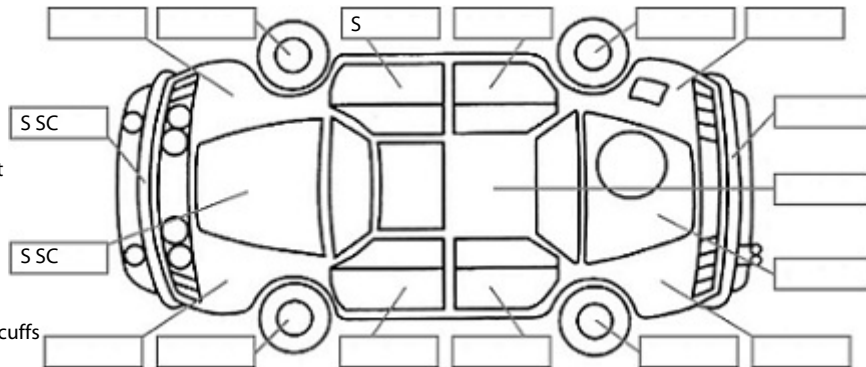

<b>Make:</b> Holden	<b>Model:</b> Colorado	<b>Body Style:</b> Utility
<b>Year:</b> 2011	<b>Registration:</b> GBC480	<b>Reg Expiry:</b> 15 Sep 2024
<b>WoF Expiry:</b> 27 Sep 2024	<b>Odometer:</b> 336,967 Kms	<b>Good No:</b> 26161750
<b>VIN:</b> MMMTFS85JBH54927	<b>Next Service:</b> 344,000	<b>Service History:</b> No

**Key:**

- S = scratch
- D = dent
- R = rust
- PT = paint defect
- C = crack
- P = pin dent
- \* = decals
- SC = stone chips
- W = significant scuffs

**Body Inspection Comments**

Note: some defects & blemishes may not be displayed in the diagram

Service body has some chips and scratches  
Left sill dented

Conditions During Body Inspection: Wet

**Under Carriage & Under Bonnet Inspection Comments**

Gearbox oil seepage

**Interior Comments**

Seats	Average
Carpets	Average
Panels	Average
Dashboard	Average