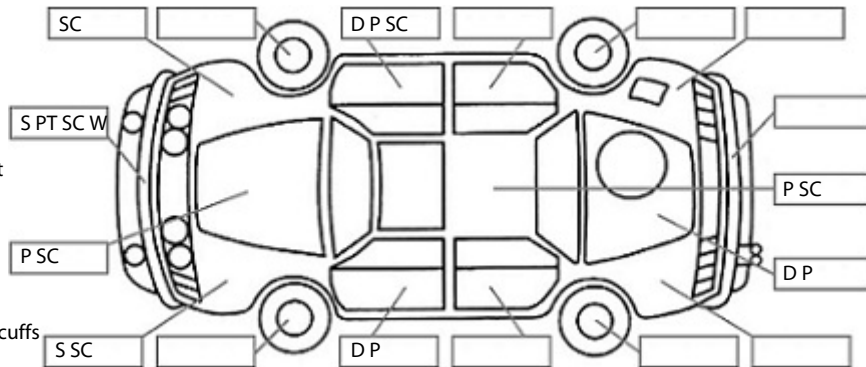

Make:	Holden	Model:	Colorado	Body Style:	Utility
Year:	2010	Registration:	FHE16	Reg Expiry:	23 Mar 2025
WoF Expiry:	04 Jul 2025	Odometer:	230,910 Kms	Good No:	26161713
VIN:	MMMTFS85JAH51825	Next Service:	233,000 Kms	Service History:	Yes

Key:

- S = scratch
- D = dent
- R = rust
- PT = paint defect
- C = crack
- P = pin dent
- * = decals
- SC = stone chips
- W = significant scuffs

Body Inspection Comments

Note: some defects & blemishes may not be displayed in the diagram

- Right rear reverse and indicator lenses cracked
- Dents and surface rust on service body and service body doors
- Screws holding on front of front left guard flare. Guard flare rubber trim is loose

Conditions During Body Inspection: Dry