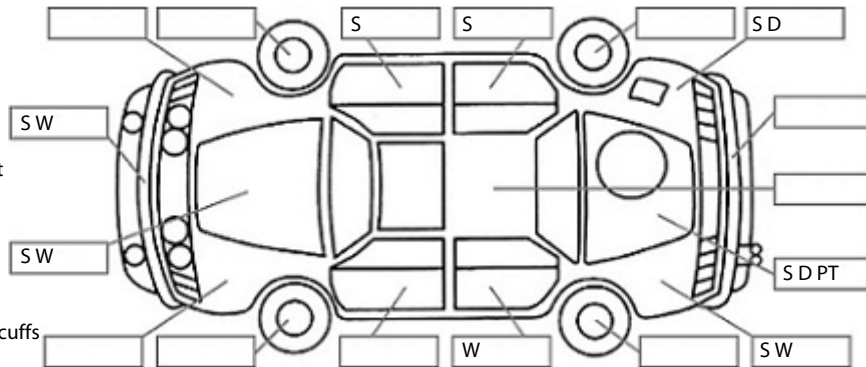

Key:

- S = scratch
- D = dent
- R = rust
- PT = paint defect
- C = crack
- P = pin dent
- * = decals
- SC = stone chips
- W = significant scuffs

Body Inspection Comments

Both rear tail lights cracked

Note: some defects & blemishes may not be displayed in the diagram