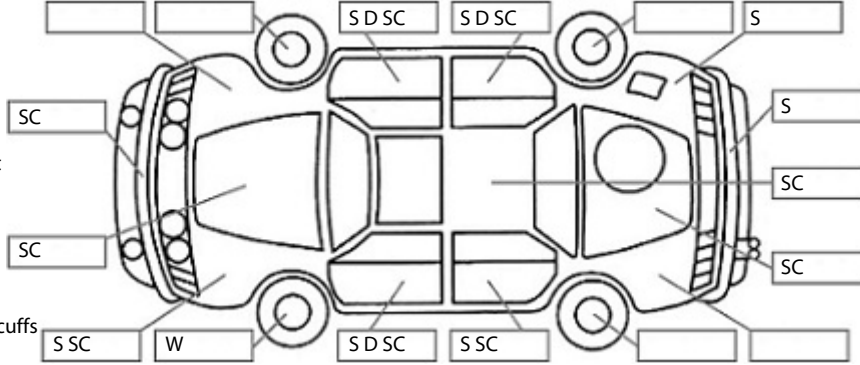

Make: Volkswagen	Model: Tiguan	Body Style: Wagon
Year: 2010	Registration: NNH413	Reg Expiry: 14 Dec 2024
WoF Expiry: 14 Jul 2024	Odometer: 149,807 Kms	Good No: 25860739
VIN: WVGZZZ5NZAW0700	Next Service: 154000	Service History: No

Key:

- S = scratch
- D = dent
- R = rust
- PT = paint defect
- C = crack
- P = pin dent
- * = decals
- SC = stone chips
- W = significant scuffs

Body Inspection Comments

Minor stone chips on windscreen
Rear left tyre needs replacing