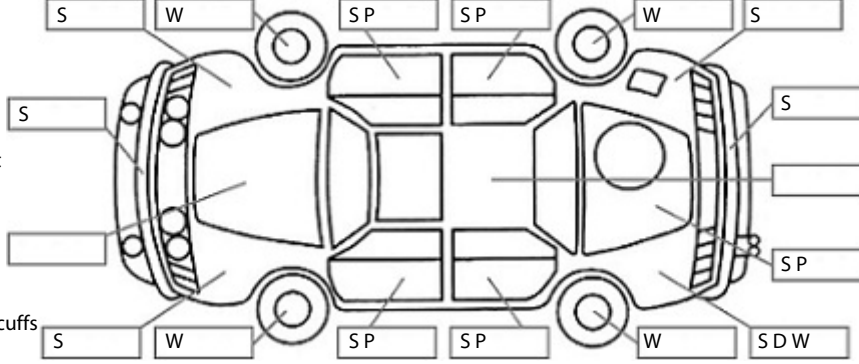

Key:

- S = scratch
- D = dent
- R = rust
- PT = paint defect
- C = crack
- P = pin dent
- * = decals
- SC = stone chips
- W = significant scuffs

Body Inspection Comments

Note: some defects & blemishes may not be displayed in the diagram