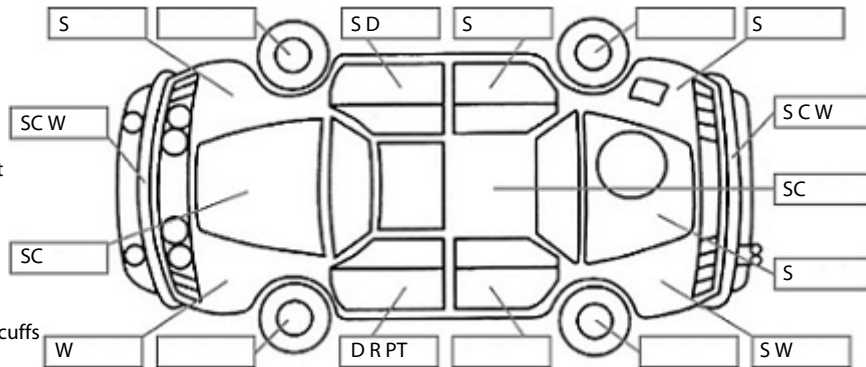

Key:

- S = scratch
- D = dent
- R = rust
- PT = paint defect
- C = crack
- P = pin dent
- * = decals
- SC = stone chips
- W = significant scuffs

Note: some defects & blemishes may not be displayed in the diagram