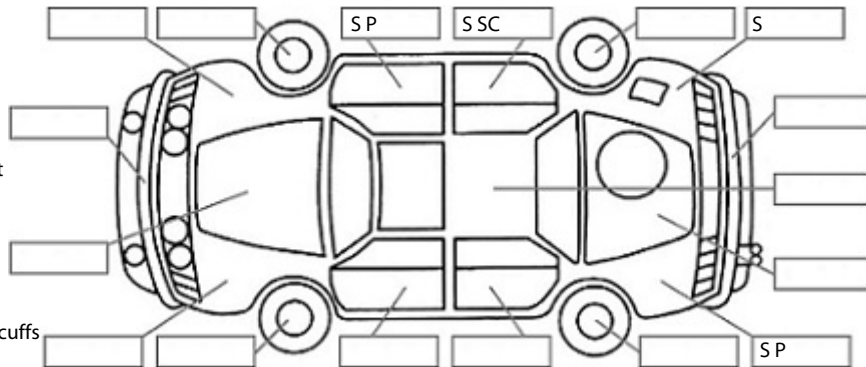

<b>Make:</b> LDV	<b>Model:</b> D90	<b>Body Style:</b> SUV
<b>Year:</b> 2021	<b>Registration:</b> NQE393	<b>Reg Expiry:</b> 11 Jul 2024
<b>WoF Expiry:</b> 12 Jul 2024	<b>Odometer:</b> 31,472 Kms	<b>Good No:</b> 25855994
<b>VIN:</b> LSFA431J5MA072810	<b>Next Service:</b>	<b>Service History:</b> No

**Key:**

- S = scratch
- D = dent
- R = rust
- PT = paint defect
- C = crack
- P = pin dent
- \* = decals
- SC = stone chips
- W = significant scuffs

Body Inspection Comments

Fuel rid damaged.

Note: some defects & blemishes may not be displayed in the diagram

Conditions During Body Inspection: Dry

Under Carriage & Under Bonnet Inspection Comments

All wheel drive.  
Front brake pads and rotors worn.  
Rear wiper blade torn.

Interior Comments

Seats	Good
Carpets	Good
Panels	Good
Dashboard	Good