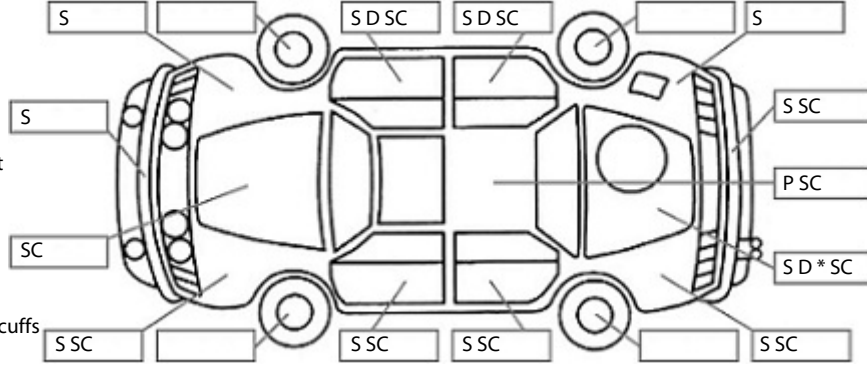

Make: Nissan	Model: NV200	Body Style: Van
Year: 2009	Registration: KPB368	Reg Expiry: 09 Sep 2024
WoF Expiry: 19 Jul 2025	Odometer: 236,886 Kms	Good No: 25853585
VIN: 7AT0DH8MX1700353	Next Service: 247000	Service History: Yes

Key:

- S = scratch
- D = dent
- R = rust
- PT = paint defect
- C = crack
- P = pin dent
- * = decals
- SC = stone chips
- W = significant scuffs

Body Inspection Comments

Note: some defects & blemishes may not be displayed in the diagram