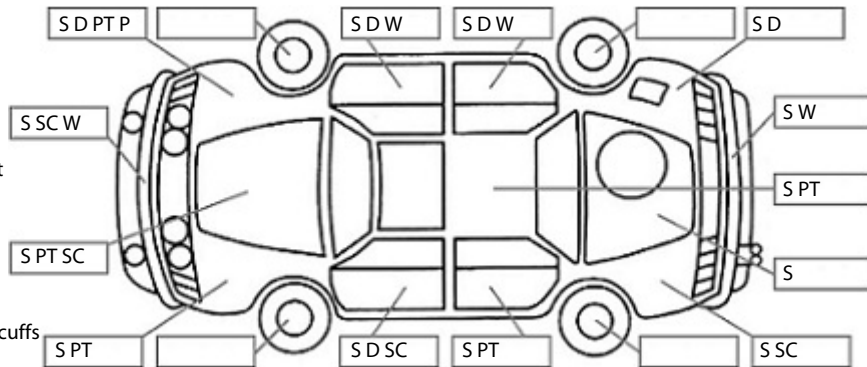

**Key:**

- S = scratch
- D = dent
- R = rust
- PT = paint defect
- C = crack
- P = pin dent
- \* = decals
- SC = stone chips
- W = significant scuffs

Note: some defects & blemishes may not be displayed in the diagram

**Body Inspection Comments**

- Right Rear door misaligned
- Right front door seal torn
- Holes in front bumper trim
- Condensation in left headlight
- Significant body damage on right side

Conditions During Body Inspection: Dry