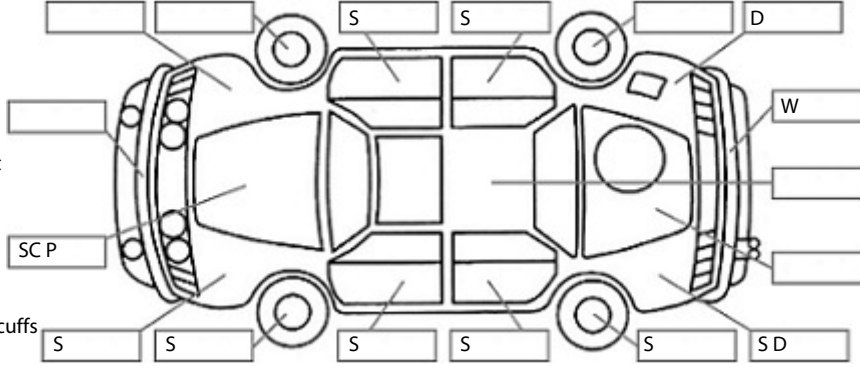

Key:

- S = scratch
- D = dent
- R = rust
- PT = paint defect
- C = crack
- P = pin dent
- * = decals
- SC P = stone chips
- W = significant scuffs

Body Inspection Comments

Note: some defects & blemishes may not be displayed in the diagram

Engine Timing Mechanism: Timing Chain
Evidence of Cam Belt Replacement: Not Applicable Kms:

	Pass	Fail	N/A
Engine			
Oil level	✓		
Smoke & fumes	✓		
Performance	✓		
Noise	✓		
Cooling System			
Coolant condition	✓		
Performance	✓		
Radiator / Hoses (visual)	✓		
Transmission			
Operation	✓		
Noise	✓		
Clutch			✓
CV joints	✓		
Wheel bearings	✓		
Brakes			
Performance	✓		
Hand Brake	✓		
Tyres (lowest observed tread depth of tyres)			
Left front	3	mm	
Right front	3	mm	
Left rear	5	mm	
Right rear	5	mm	
Spare		Yes	
Suspension			
Suspension performance	✓		
Steering performance	✓		
Shock absorbers	✓		
Air Conditioning / Heater			
Operation	✓		
Electrical / Accessories			
Head lights	✓		
Tail lights	✓		
Indicators	✓		
Dashboard warning lights	✓		
Wipers (front & rear)	✓		
Window winder FL	✓		
Window winder FR	✓		
Window winder RL	✓		
Window winder RR	✓		
Rear view mirrors	✓		
Radio (basic test only)	✓		
CD (basic test only)	✓		
Number of keys	2		
Central locking	✓		
Remote locking	✓		
Sat. Nav. (basic test only)			✓
Reversing camera	✓		