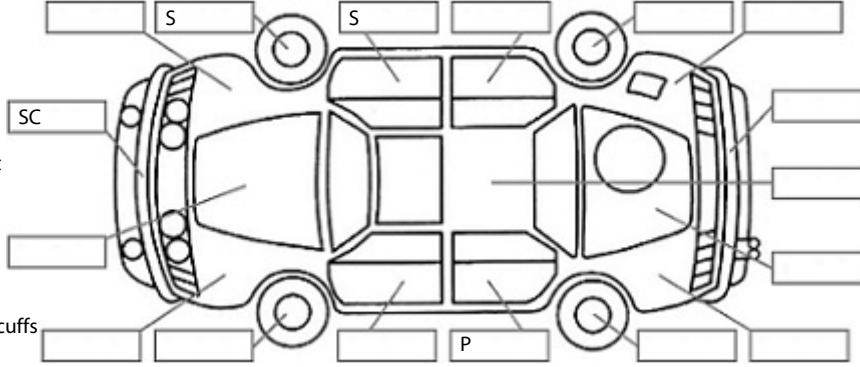

Make: Subaru	Model: Forester	Body Style: SUV
Year: 2017	Registration: KRF33	Reg Expiry: 19 Sep 2024
WoF Expiry: 03 Nov 2024	Odometer: 81,957 Kms	Good No: 25851714
VIN: JF2SJ9KC5HG091940	Next Service: 91,000	Service History: Yes

Key:

- S = scratch
- D = dent
- R = rust
- PT = paint defect
- C = crack
- P = pin dent
- * = decals
- SC = stone chips
- W = significant scuffs

Body Inspection Comments

Note: some defects & blemishes may not be displayed in the diagram