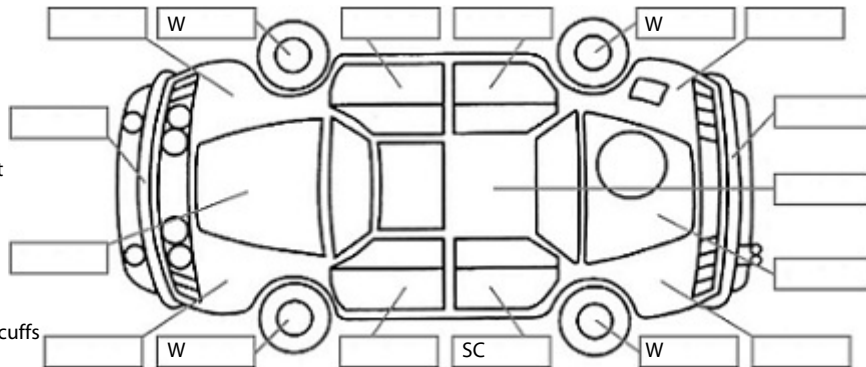

<b>Make:</b> Toyota	<b>Model:</b> Wish	<b>Body Style:</b> Wagon
<b>Year:</b> 2012	<b>Registration:</b> PCE510	<b>Reg Expiry:</b> 10 Oct 2024
<b>WoF Expiry:</b> 16 Feb 2025	<b>Odometer:</b> 113,716 Kms	<b>Good No:</b> 25850404
<b>VIN:</b> 7AT0H64BX21144134	<b>Next Service:</b> 120000	<b>Service History:</b> No

**Key:**

- S = scratch
- D = dent
- R = rust
- PT = paint defect
- C = crack
- P = pin dent
- \* = decals
- SC = stone chips
- W = significant scuffs

Body Inspection Comments

Note: some defects &amp; blemishes may not be displayed in the diagram