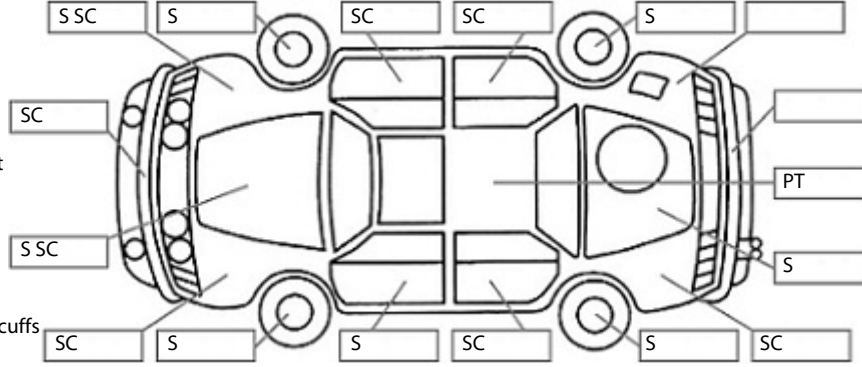

**Key:**

- S = scratch
- D = dent
- R = rust
- PT = paint defect
- C = crack
- P = pin dent
- \* = decals
- SC = stone chips
- W = significant scuffs

Body Inspection Comments

Note: some defects & blemishes may not be displayed in the diagram

Minor spider rust roof,

Conditions During Body Inspection: Dry

Under Carriage & Under Bonnet Inspection Comments

Interior Comments

Seats	Good
Carpets	Good
Panels	Good
Dashboard	Good

General Comments

Drives great

Road Conditions During Test Drive: Dry

Engine Timing Mechanism: Timing Chain  
Evidence of Cam Belt Replacement: Not Applicable Kms:

	Pass	Fail	N/A
<b>Engine</b>			
Oil level	✓		
Smoke & fumes	✓		
Performance	✓		
Noise	✓		
<b>Cooling System</b>			
Coolant condition	✓		
Performance	✓		
Radiator / Hoses (visual)	✓		
<b>Transmission</b>			
Operation	✓		
Noise	✓		
Clutch			✓
CV joints	✓		
Wheel bearings	✓		
<b>Brakes</b>			
Performance	✓		
Hand Brake	✓		
<b>Tyres</b> (lowest observed tread depth of tyres)			
Left front	5.7	mm	
Right front	5.8	mm	
Left rear	4.8	mm	
Right rear	7.7	mm	
Spare	N/A		
<b>Suspension</b>			
Suspension performance	✓		
Steering performance	✓		
Shock absorbers	✓		
<b>Air Conditioning / Heater</b>			
Operation	✓		
<b>Electrical / Accessories</b>			
Head lights	✓		
Tail lights	✓		
Indicators	✓		
Dashboard warning lights	✓		
Wipers (front & rear)	✓		
Window winder FL	✓		
Window winder FR	✓		
Window winder RL	✓		
Window winder RR	✓		
Rear view mirrors	✓		
Radio (basic test only)	✓		
CD (basic test only)	✓		
Number of keys	1		
Central locking	✓		
Remote locking	✓		
Sat. Nav. (basic test only)	✓		
Reversing camera	✓		