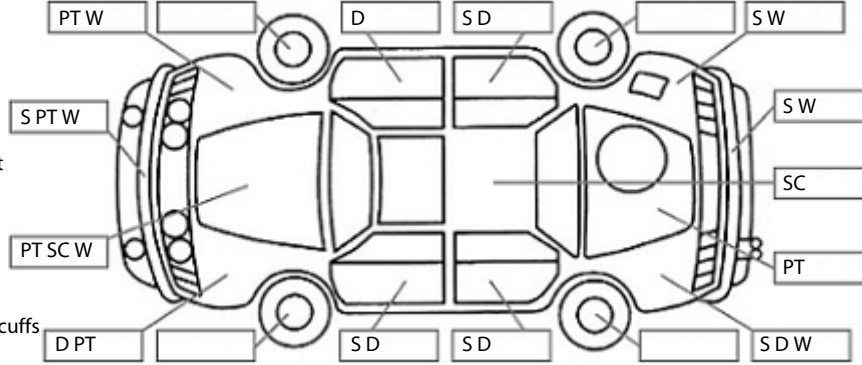

**Key:**

- S = scratch
- D = dent
- R = rust
- PT = paint defect
- C = crack
- P = pin dent
- \* = decals
- SC = stone chips
- W = significant scuffs

**Body Inspection Comments**

- Windscreen stone chips
- Interior deteriorating
- Roof fabric sagging
- Door panel fabric damaged

Note: some defects & blemishes may not be displayed in the diagram

Conditions During Body Inspection: Dry

**Under Carriage & Under Bonnet Inspection Comments**

- Engine oil leak
- Rear wheel drive

**Interior Comments**