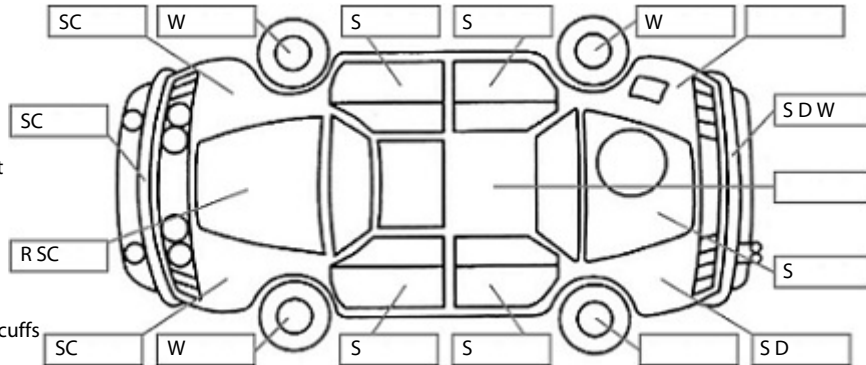

Key:

- S = scratch
- D = dent
- R = rust
- PT = paint defect
- C = crack
- P = pin dent
- * = decals
- SC = stone chips
- W = significant scuffs

Body Inspection Comments

Front windscreen got stone chips
Left front tyre getting low