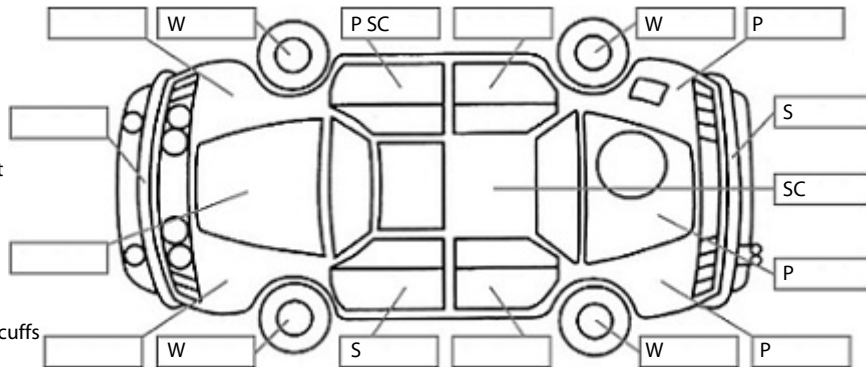

**Key:**

- S = scratch
- D = dent
- R = rust
- PT = paint defect
- C = crack
- P = pin dent
- \* = decals
- SC = stone chips
- W = significant scuffs

Body Inspection Comments

R/H Sill Scratched,

Note: some defects & blemishes may not be displayed in the diagram

Engine Timing Mechanism: Timing Chain  
 Evidence of Cam Belt Replacement: Not Applicable Kms:

	Pass	Fail	N/A
<b>Engine</b>			
Oil level	✓		
Smoke & fumes	✓		
Performance	✓		
Noise	✓		
<b>Cooling System</b>			
Coolant condition	✓		
Performance	✓		
Radiator / Hoses (visual)	✓		
<b>Transmission</b>			
Operation	✓		
Noise	✓		
Clutch	✓		
CV joints	✓		
Wheel bearings	✓		
<b>Brakes</b>			
Performance	✓		
Hand Brake	✓		
<b>Tyres</b> (lowest observed tread depth of tyres)			
Left front	7.0	mm	
Right front	7.0	mm	
Left rear	7.0	mm	
Right rear	6.0	mm	
Spare	N/A		
<b>Suspension</b>			
Suspension performance	✓		
Steering performance	✓		
Shock absorbers	✓		
<b>Air Conditioning / Heater</b>			
Operation		✓	
<b>Electrical / Accessories</b>			
Head lights	✓		
Tail lights	✓		
Indicators	✓		
Dashboard warning lights	✓		
Wipers (front & rear)	✓		
Window winder FL	✓		
Window winder FR	✓		
Window winder RL			✓
Window winder RR			✓
Rear view mirrors	✓		
Radio (basic test only)	✓		
CD (basic test only)	✓		
Number of keys	1		
Central locking	✓		
Remote locking	✓		
Sat. Nav. (basic test only)			✓
Reversing camera	✓		