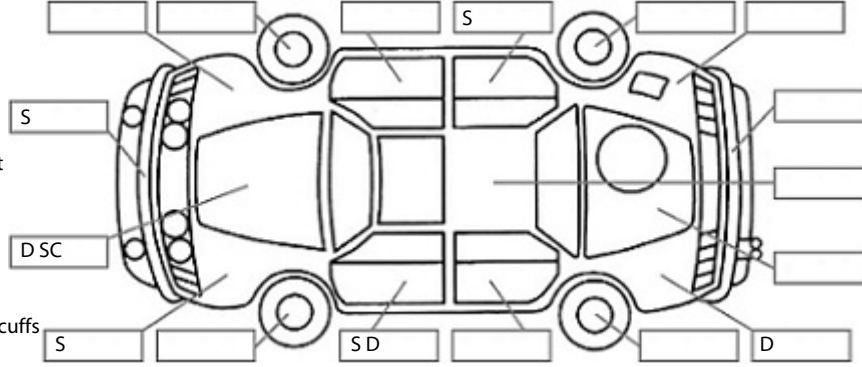

Key:

- S = scratch
- D = dent
- R = rust
- PT = paint defect
- C = crack
- P = pin dent
- * = decals
- SC = stone chips
- W = significant scuffs

Body Inspection Comments

Note: some defects & blemishes may not be displayed in the diagram

Engine Timing Mechanism: Timing Chain
Evidence of Cam Belt Replacement: Not Applicable Kms:

	Pass	Fail	N/A
Engine			
Oil level	✓		
Smoke & fumes	✓		
Performance	✓		
Noise	✓		
Cooling System			
Coolant condition	✓		
Performance	✓		
Radiator / Hoses (visual)	✓		
Transmission			
Operation	✓		
Noise	✓		
Clutch			✓
CV joints	✓		
Wheel bearings	✓		
Brakes			
Performance	✓		
Hand Brake	✓		
Tyres (lowest observed tread depth of tyres)			
Left front	7.5	mm	
Right front	7.0	mm	
Left rear	7.0	mm	
Right rear	7.5	mm	
Spare	Yes		
Suspension			
Suspension performance	✓		
Steering performance	✓		
Shock absorbers	✓		
Air Conditioning / Heater			
Operation	✓		
Electrical / Accessories			
Head lights	✓		
Tail lights	✓		
Indicators	✓		
Dashboard warning lights	✓		
Wipers (front & rear)	✓		
Window winder FL	✓		
Window winder FR	✓		
Window winder RL	✓		
Window winder RR	✓		
Rear view mirrors	✓		
Radio (basic test only)	✓		
CD (basic test only)			✓
Number of keys	2		
Central locking	✓		
Remote locking	✓		
Sat. Nav. (basic test only)	✓		
Reversing camera	✓		