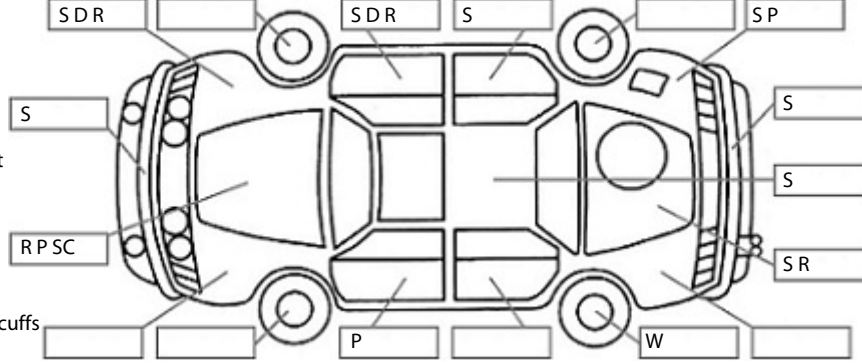

Key:

- S = scratch
- D = dent
- R = rust
- PT = paint defect
- C = crack
- P = pin dent
- * = decals
- SC = stone chips
- W = significant scuffs

Body Inspection Comments

Both sliding doors broken door handles
Rear screen window tint coming off
Broken left quarter glass window

Note: some defects & blemishes may not be displayed in the diagram

Conditions During Body Inspection:

Under Carriage & Under Bonnet Inspection Comments

Interior Comments

Seats	Rips in drivers seat
Carpets	Poor
Panels	Poor
Dashboard	Poor