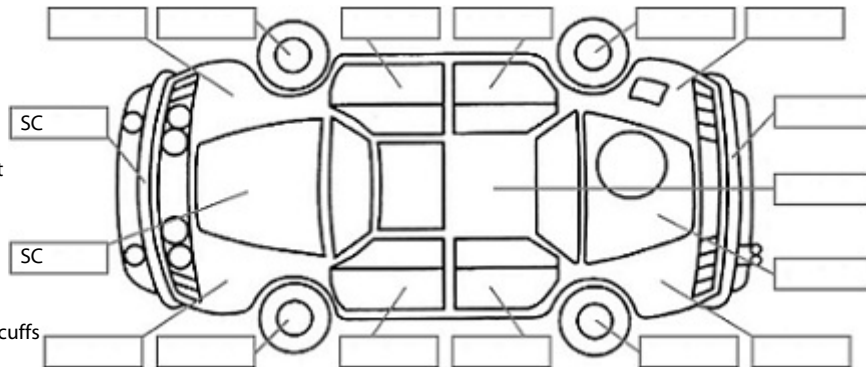

<b>Make:</b> Holden	<b>Model:</b> Spark	<b>Body Style:</b> Hatchback
<b>Year:</b> 2017	<b>Registration:</b> KPW271	<b>Reg Expiry:</b> 07 Sep 2024
<b>WoF Expiry:</b> 16 Jul 2025	<b>Odometer:</b> 36,060 Kms	<b>Good No:</b> 25846839
<b>VIN:</b> KL3DF48A4HC798044	<b>Next Service:</b> 45000 kms	<b>Service History:</b> Yes

**Key:**

- S = scratch
- D = dent
- R = rust
- PT = paint defect
- C = crack
- P = pin dent
- \* = decals
- SC = stone chips
- W = significant scuffs

Body Inspection Comments

Note: some defects & blemishes may not be displayed in the diagram